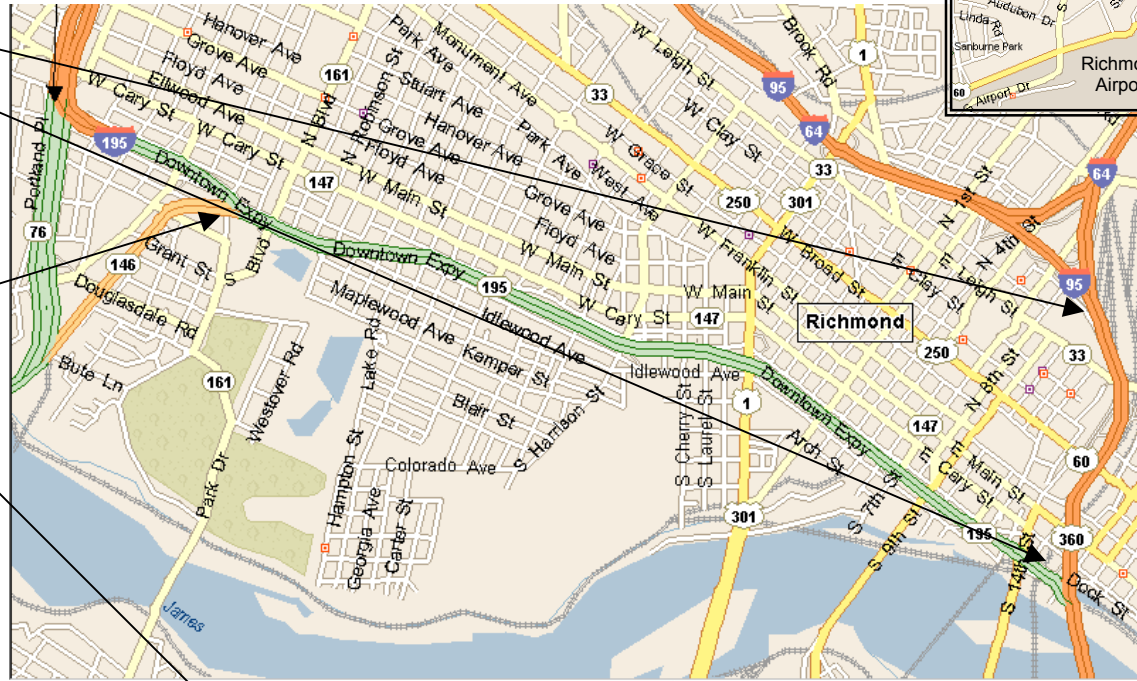

SUPER RADIATOR COILS

451 Southlake Blvd. Richmond, VA 23236
(800) 229-2645 (804) 794-2887

HEADING WEST ON I-64 FROM NORFOLK & AIRPORT

From I-64 take Exit #190. Get in the left lane as you must take a hidden left exit just beyond the overpass. This puts you on I-95 South (briefly). Initially stay close to, but not in, the right hand lane. Then take Exit #74A for I-195 (Downtown Expressway) west. This is a toll road with a .50 cent toll. NOTE: The toll booths to the right are cash or correct change. Avoid the Smart Tag (Debt from Electronic Account) booths to the left.

Once on Rt . 60 work over at least one lane to the left as the right lane becomes a right turn only. Follow Midlothian Turnpike for approximately 5 miles, working one's way over to the left lane.

You are getting near once you see CJW Medical Center. Once past CJW Md. Cntr. you will have three chances to turn left into the Southport Industrial Park:

- Left at Arby's puts you onto Southlake Blvd.
- Left at McDonalds puts you on Research Road, then at its end, turn right onto Southlake Blvd.
- Left at the Shell station puts you on Branchway Rd. then turn left at Southlake Blvd.

If lost ask for direction to the Chesterfield Towne Center Shopping Mall (Chesterfield Mall) which is located At Midlothian Turnpike (Rt 60) and Branchway Rd. and also Courthouse Road.

Nearby Hotels

- Hampton Inn
- Days Inn
- Holiday Inn Koger Center
- Sheraton Inn
- Ameri Suites
- Comfort Inn