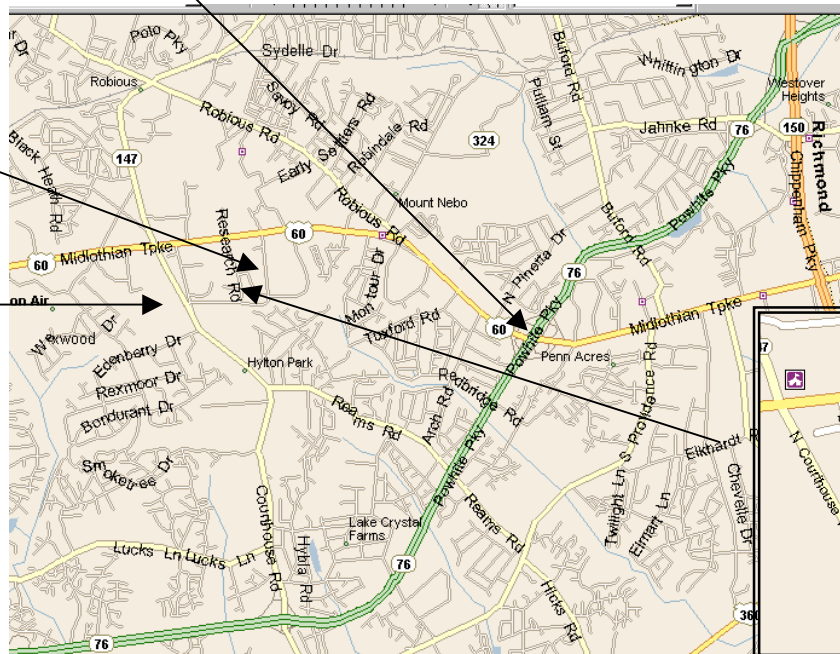

SUPER RADIATOR COILS

451 Southlake Blvd. Richmond, VA 23236
(800) 229-2645 (804) 794-2887

HEADING WEST ON I-64 FROM NORFOLK & AIRPORT

From I-64 take Exit #190. Get in the left lane as you must take a hidden left exit just beyond the overpass. This puts you on I-95 South (briefly). Initially stay close to, but not in, the right hand lane. Then take Exit #74A for I-195 (Downtown Expressway) west. This is a toll road with a .50 cent toll. NOTE: The toll booths to the right are cash or correct change. Avoid the Smart Tag (Debt from Electronic Account) booths to the left.

Once on Rt . 60 work over at least one lane to the left as the right lane becomes a right turn only. Follow Midlothian Turnpike for approximately 5 miles, working one's way over to the left lane.

You are getting near once you see CJW Medical Center. Once past CJW Md. Cntr. you will have three chances to turn left into the Southport Industrial Park:

- Left at Arby's puts you onto Southlake Blvd.
- Left at McDonalds puts you on Research Road, then at its end, turn right onto Southlake Blvd.
- Left at the Shell station puts you on Branchway Rd. then turn left at Southlake Blvd.

If lost ask for direction to the Chesterfield Towne Center Shopping Mall (Chesterfield Mall) which is located At Midlothian Turnpike (Rt 60) and Branchway Rd. and also Courthouse Road.

Nearby Hotels

- Hampton Inn
- Days Inn
- Holiday Inn Koger Center
- Sheraton Inn
- Ameri Suites
- Comfort Inn