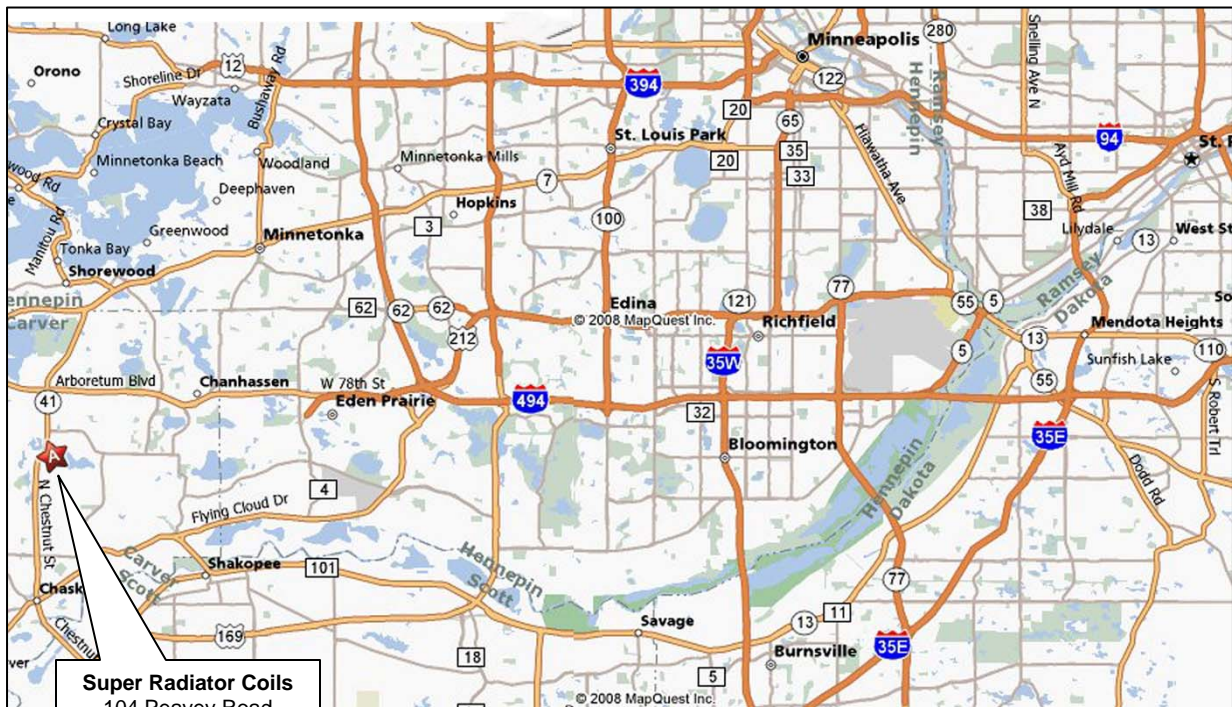

On Hwy 169 | Heading South / Southeast

- Follow 169 S to Hwy 62 West
- Merge onto Hwy 212 towards Hwy 5 (Exit 11C)
- Take Exit 11C at Eden Prairie to Hwy 5 West
- Follow Hwy 5 West for 8.7 miles to Hwy 41 (do not take the 312 or 212 exits towards Chaska)
- Turn LEFT on Hwy 41
- Continue for two stoplights to Lyman Blvd. (Co Rd 18)
- Turn LEFT onto Lyman Blvd. and proceed for one block
- Turn RIGHT onto Peavey Road
- SRC is 3rd building on left #104