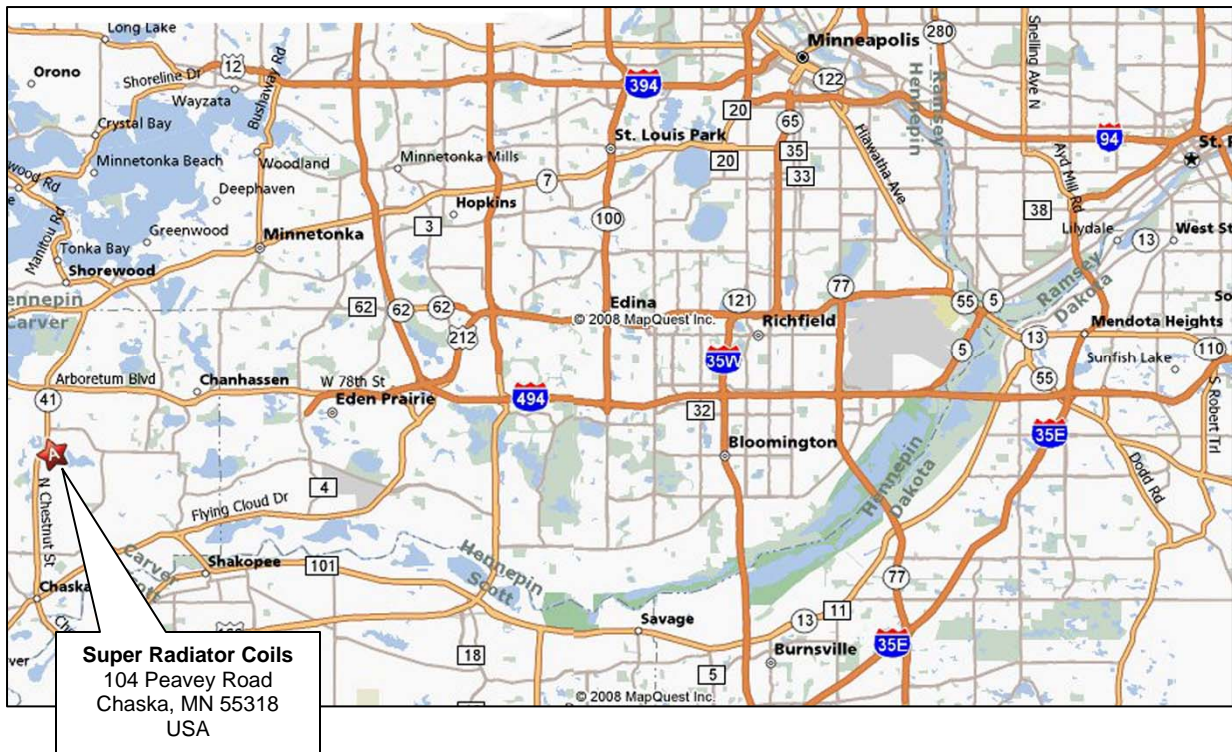

Heading North on the 35W Freeway

On the 35W Freeway | Heading North

- Take 35W to 494 S Exit 9B
- Proceed on 494 S through Bloomington for approx. 6.8 miles to Hwy 5 West (Exit 11C)
- Take Exit 11C at Eden Prairie to Hwy 5 West
- Follow Hwy 5 for 8.7 miles to Hwy 41 (do not take the 312 or 212 exits toward Chaska)
- Turn LEFT on Hwy 41
- Continue for two stoplights to Lyman Blvd. (Co Rd 18)
- Turn LEFT onto Lyman Blvd. and proceed for one block
- Turn RIGHT onto Peavey Road
- SRC is the 3rd building on the left #104