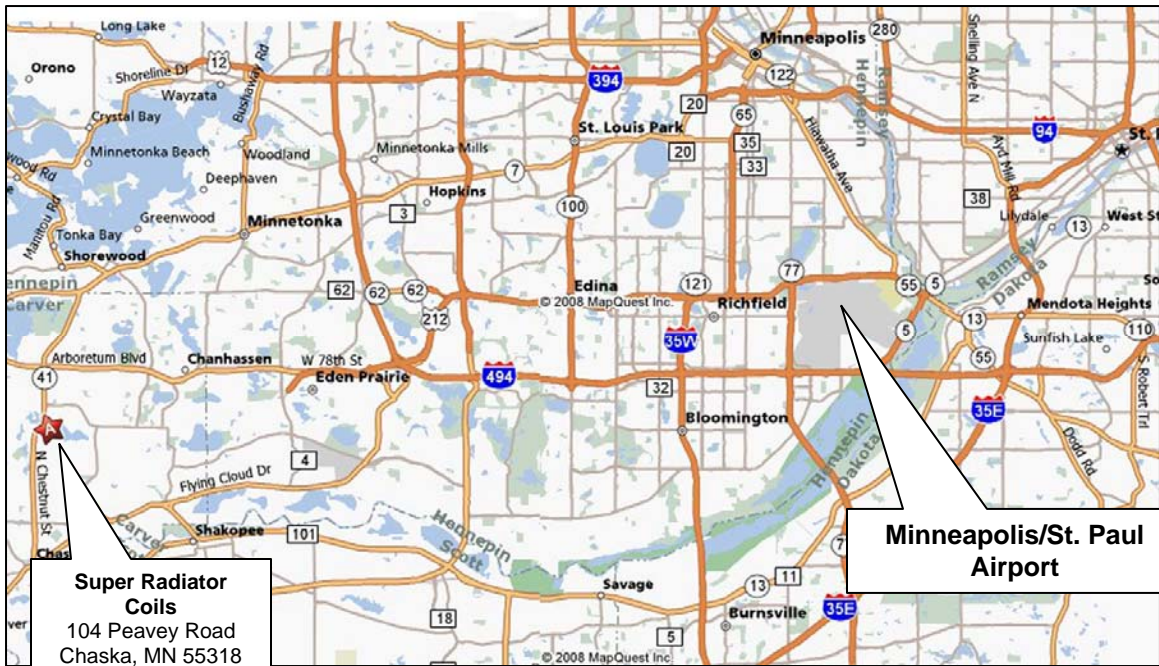

On 494 W | Heading West from MSP/HHH Airports

- Merge onto MN-5 toward I-494 / BLOOMINGTON. 1.1 miles
- Merge onto I-494 S for 11.2 miles
- Take Exit 11C at Eden Prairie to Hwy 5 West
- Follow Hwy 5 for 8.7 miles to Hwy 41 (do not take the 312 or 212 exits towards Chaska)
- Turn LEFT on Hwy 41
- Continue for two stoplights to Lyman Blvd. (Co Rd 18)
- Turn LEFT onto Lyman Blvd. and proceed for one block
- Turn RIGHT onto Peavey Road
- SRC is 3rd building on left #104