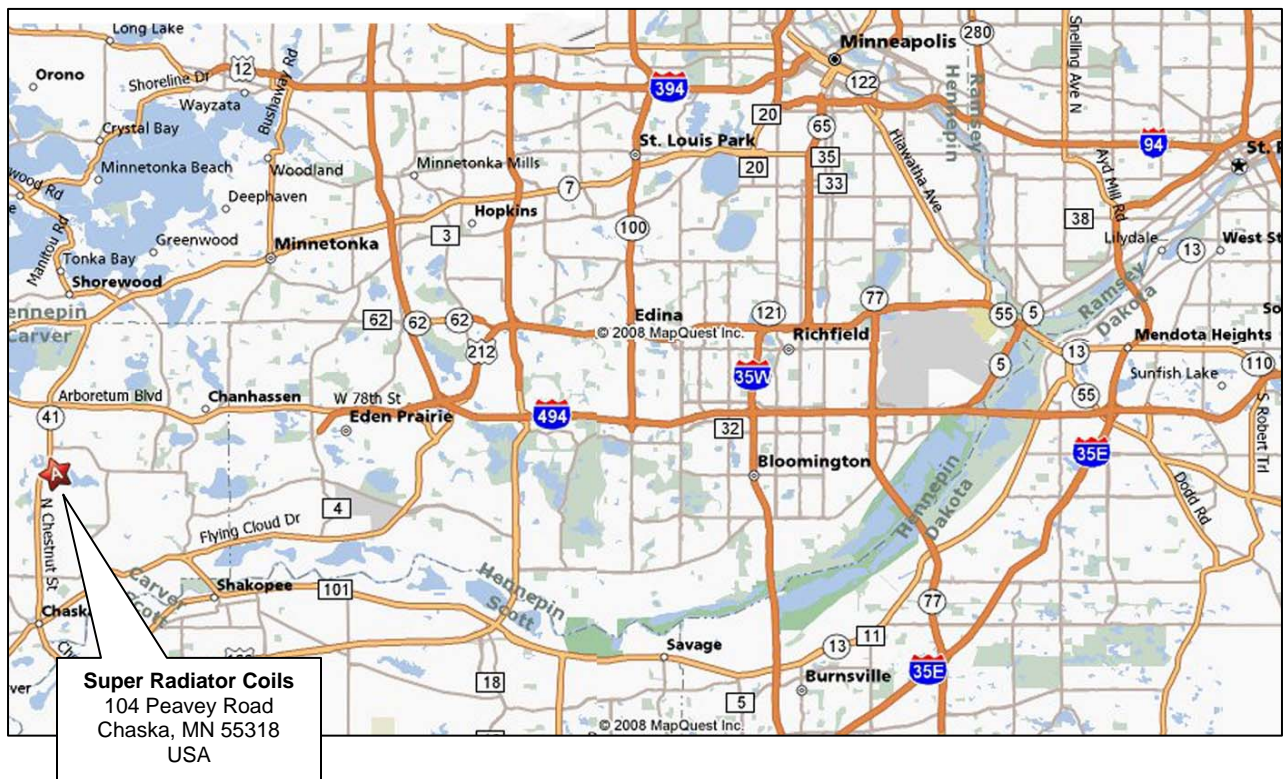

## Heading West on the 94 Freeway

### On the 94W Freeway (near St. Paul) | Crossing into Minnesota

- Merge onto 494S and travel approx. 27.6 miles to Hwy 5 / Exit 11C
- Take Exit 11C - Hwy 5 West - at Eden Prairie
- Follow Hwy 5 West for 8.7 miles to Hwy 41 (do not take the 312 or 212 exits towards Chaska)
- Turn LEFT on Hwy 41
- Continue for two stoplights to Lyman Blvd. (Co Rd 18)
- Turn LEFT onto Lyman Blvd. and proceed for one block
- Turn RIGHT onto Peavey Road
- SRC is 3<sup>rd</sup> building on left #104